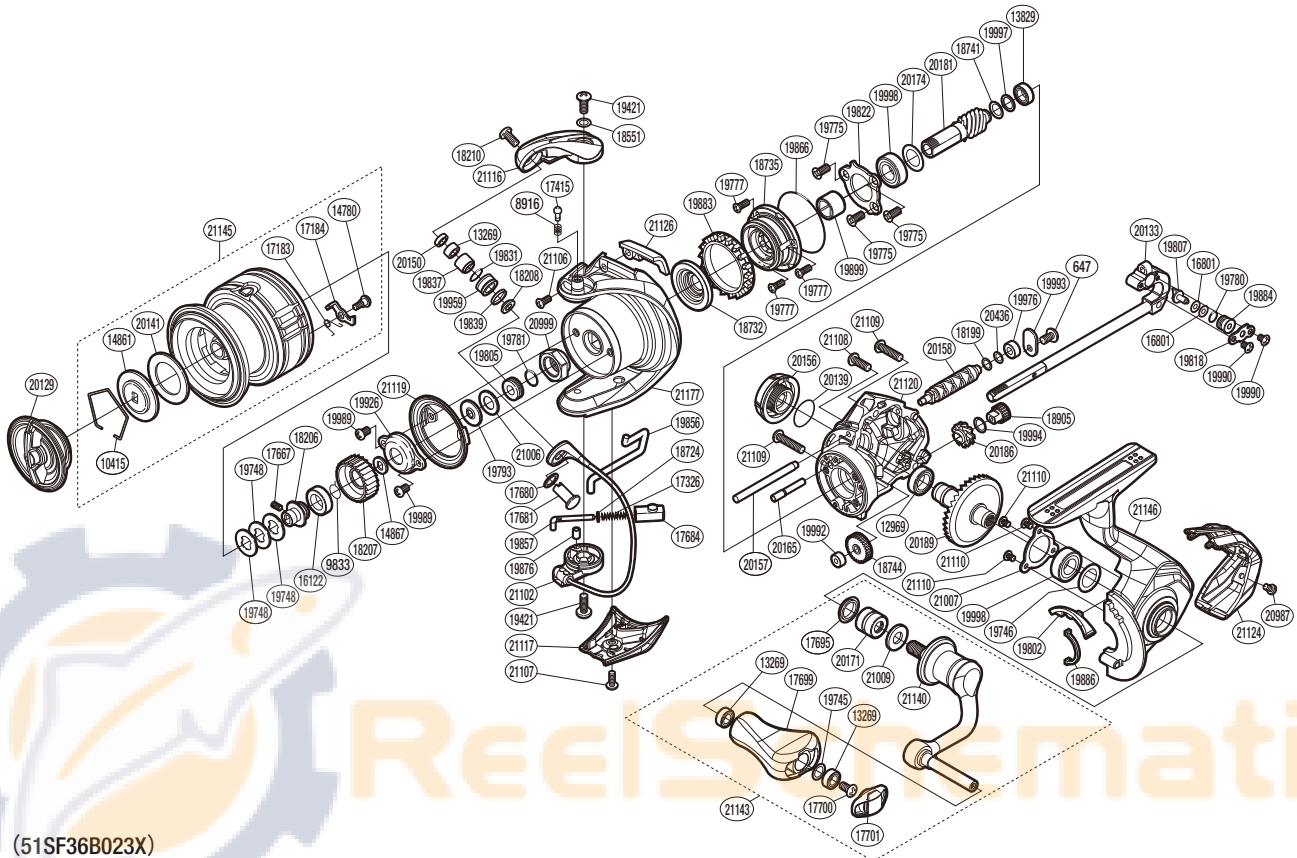

## VFC2000HGF

(51SF36B023X)

Please note that the number of adjusting washers may not be the same as shown in the exploded views.  
(Adjustment will vary with each individual product.)

Part No.	Description	Part No.	Description	Part No.	Description
RD 0647	Screw	RD19745	Washer	RD20141	Drag Washer
RD 8916	Click Spring	RD19746	Washer	RD20150	Line Roller Collar
RD 9833	Ratchet Spring	RD19748	Washer	RD20156	Handle Screw Cap
RD10415	Drag Washer Retainer	RD19775	Screw	RD20157	Oscillating Guide A
RD12969	Ball Bearing	RD19777	Screw	RD20158	Worm Shaft
RD13269	Ball Bearing	RD19780	O Ring	RD20165	Idle Gear B Shaft
RD13829	Ball Bearing	RD19781	O Ring	RD20171	Handle Shaft Cover B
RD14780	Screw	RD19793	Bearing Water Proof	RD20174	Washer
RD14861	Key Washer	RD19802	Bail Trip Strike	RD20181	Pinion Gear
RD14867	Spool Support	RD19805	Main Shaft Collar	RD20186	Idle Gear B Large
RD16122	Spool Bushing	RD19807	Oscillating Pawl	RD20189	Drive Gear
RD16801	Spacer	RD19818	Oscillating Pawl Cover	RD20436	Washer
RD17183	Drag Click Spring	RD19822	Bearing Retainer	RD20987	Screw
RD17184	Drag Click	RD19831	O Ring	RD20999	Rotor Nut
RD17326	Bail Spring	RD19837	Line Roller Bushing	RD21006	Washer
RD17415	Click Pin	RD19839	Line Roller Spacer	RD21007	Bearing Retainer
RD17667	Set Screw	RD19856	Bail Trip Lever	RD21009	Washer
RD17680	Washer	RD19857	Bail Spring Guide A	RD21102	Bail Assembly
RD17681	Line Roller Support	RD19866	O Ring	RD21106	Screw
RD17684	Bail Spring Guide B	RD19876	Bail Spring Guide A Bush	RD21107	Screw
RD17695	Handle Shaft Seal	RD19883	Friction Ring	RD21108	Screw
RD17699	Handle Knob	RD19884	Oscillating Slider Bushing	RD21109	Screw
RD17700	Screw	RD19886	Flange Water Proof	RD21110	Screw
RD17701	Handle Knob Seal	RD19899	Roller Clutch Inner	RD21116	Bail Arm
RD18199	Spacer	RD19926	Rotor Nut Lock Plate	RD21117	Bail Hold Support Guard
RD18206	Bearing Bushing	RD19959	Line Roller	RD21119	Rotor Brim
RD18207	Drag Click Ratchet	RD19976	Worm Bushing (Rear)	RD21120	Body
RD18208	Spacer	RD19989	Screw	RD21124	Rear Protector
RD18210	Screw	RD19990	Screw	RD21126	Counter Weight Cover
RD18551	Washer	RD19992	Worm Bushing (Front)	RD21140	Handle Shank Assembly
RD18724	Spring Guide A Support	RD19993	Worm Shaft Retainer	RD21143	Handle Assembly
RD18732	Rotor Ring	RD19994	Washer	RD21145	Spool Assembly
RD18735	Roller Clutch Assembly	RD19997	Washer	RD21146	Side Cover Assembly
RD18741	Washer	RD19998	Ball Bearing	RD21177	Rotor Assembly
RD18744	Idle Gear	RD20129	Drag Knob Assembly		
RD18905	Idle Gear B Small	RD20133	Main Shaft Assembly		
RD19421	Screw	RD20139	O Ring	RD18054	Anti Line Slip Sticker